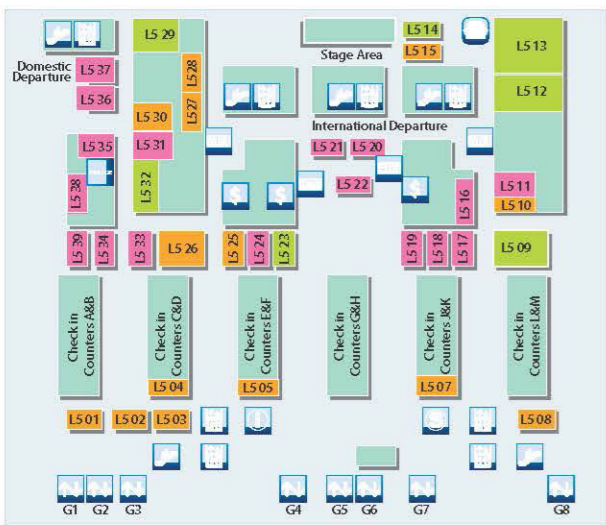

KLIA 指南

主航站楼

出发层 (5楼)

中间层 (4楼)

到达层 (3楼)

2楼

1楼

图例

- | | | | | |
|---------------------|---------------------|----------------|-----------------------|-------------------------|
| Aerotrain | Elevator | Landscape Area | Rest N Go | Taxi |
| Auto Teller Machine | Entrance/Exit Gates | Moneychanger | Sama-Sama Express | Transfer Desk |
| Autopay Machine | Escalator | Movie Lounge | Security Pass Counter | Walkalator |
| Bus Stop | First Aid Centre | News Lounge | Smoking Lounge | |
| Customer Service | Information Counter | Police Station | Sports Lounge | |
| | Internet Kiosk | Prayer Room | Stairs | * Priced To Please Shop |

目录列表

出发层 (5楼)

FOOD & BEVERAGE

- Cafés**
- * Café Barbera L5 23
 - Kopi Time L5 32
 - Old Town White Coffee L5 14
 - Secret Recipe L5 09

- Fast Food**
- * KFC Restaurant L5 29
 - * McDonald's L5 12
- Restaurants**
- Eden L5 13
 - Secret Recipe L5 09

中间层 (4楼)

FOOD & BEVERAGE

- Food Court**
- Food Paradise L4 01

到达层 (3楼)

FOOD & BEVERAGE

- Cafés**
- Café Ritazza L3 08
 - Delifrance Express L3 14
 - Malaysian Wok L3 09

- Grab & Go**
- Dunkin' Donuts L3 10
 - Nelson's L3 13