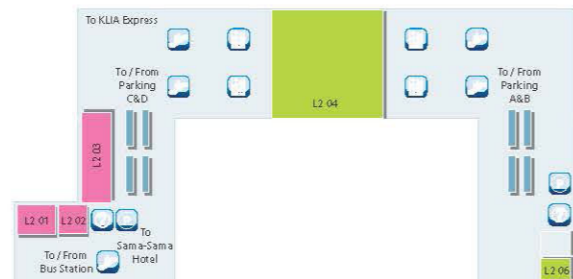

KLIA 指南

主航站楼

出发层 (5楼)

中间层 (4楼)

到达层 (3楼)

2楼

1楼

图例

- | | | | | |
|---------------------|---------------------|----------------|-----------------------|-------------------------|
| Aerotrain | Elevator | Landscape Area | Rest N Go | Taxi |
| Auto Teller Machine | Entrance/Exit Gates | Moneychanger | Sama-Sama Express | Transfer Desk |
| Autopay Machine | Escalator | Movie Lounge | Security Pass Counter | Walkalator |
| Bus Stop | First Aid Centre | News Lounge | Smoking Lounge | |
| Customer Service | Information Counter | Police Station | Sports Lounge | |
| | Internet Kiosk | Prayer Room | Stairs | * Priced To Please Shop |

目录列表

出发层 (5楼)

FOOD & BEVERAGE

- Cafés**
- * Café Barbera L5 23
 - Kopi Time L5 32
 - Old Town White Coffee L5 14
 - Secret Recipe L5 09

- Fast Food**
- * KFC Restaurant L5 29
 - * McDonald's L5 12
- Restaurants**
- Eden L5 13
 - Secret Recipe L5 09

中间层 (4楼)

FOOD & BEVERAGE

- Food Court**
- Food Paradise L4 01

到达层 (3楼)

FOOD & BEVERAGE

- Cafés**
- Café Ritazza L3 08
 - Delifrance Express L3 14
 - Malaysian Wok L3 09

- Grab & Go**
- Dunkin' Donuts L3 10
 - Nelson's L3 13