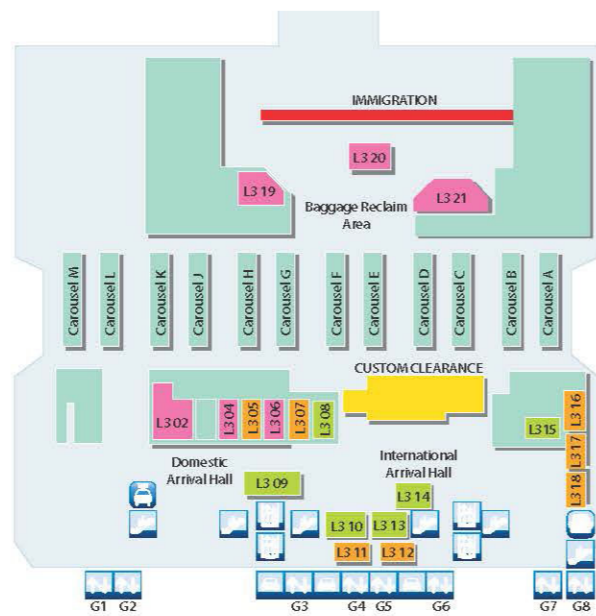

KLIA 指南

主航站楼

出发层 (5楼)

中间层 (4楼)

到达层 (3楼)

2楼

1楼

图例

- | | | | | |
|---------------------|---------------------|----------------|-----------------------|-------------------------|
| Aerotrain | Elevator | Landscape Area | Rest N Go | Taxi |
| Auto Teller Machine | Entrance/Exit Gates | Moneychanger | Sama-Sama Express | Transfer Desk |
| Autopay Machine | Escalator | Movie Lounge | Security Pass Counter | Walkalator |
| Bus Stop | First Aid Centre | News Lounge | Smoking Lounge | |
| Customer Service | Information Counter | Police Station | Sports Lounge | |
| | Internet Kiosk | Prayer Room | Stairs | * Priced To Please Shop |

目录列表

出发层 (5楼)

FOOD & BEVERAGE

- Cafés**
- * Café Barbera L5 23
 - Kopi Time L5 32
 - Old Town White Coffee L5 14
 - Secret Recipe L5 09

- Fast Food**
- * KFC Restaurant L5 29
 - * McDonald's L5 12
- Restaurants**
- Eden L5 13
 - Secret Recipe L5 09

中间层 (4楼)

FOOD & BEVERAGE

- Food Court**
- Food Paradise L4 01

到达层 (3楼)

FOOD & BEVERAGE

- Cafés**
- Café Ritazza L3 08
 - Delifrance Express L3 14
 - Malaysian Wok L3 09

- Grab & Go**
- Dunkin' Donuts L3 10
 - Nelson's L3 13